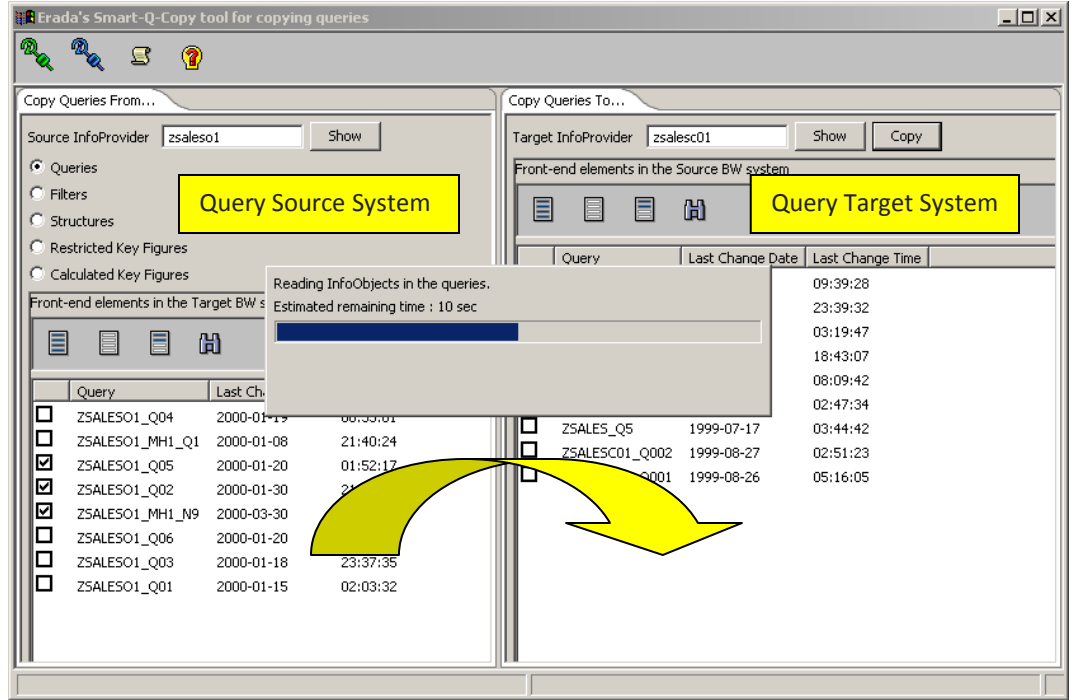

About Erada

We are a 100% SAP focused company, formed by senior SAP resources coming from business, IT, DW, SAP and SAP BI backgrounds. We are a SAP Training Partner. We have assisted many US and global companies exceed their SAP business goals. Our teams have assisted customers audit SAP & BI Architectures, provide re-architecture solutions, run SAP, BI & BWA projects & manage end-to-end SAP lifecycles. Our focus is on delivering 'Business Value Assurance' to SAP customers.

Erada Other Products

Area	Product	Service Offering	
SAP BI	SmartCube	Reduce report run times & data load times. Reduce InfoCube footprint on BWA. Design optimal Infocubes from ODS. <i>Seamless integration with BWA Workbench</i>	
	IO Discovery	Decrease BI development time and eliminate InfoObject redundancy. Identify the right InfoObject to match source data elements	
	My BI Repository	Catalog, Document and Categorize BW technical objects.	
SAP BWA	BWA Workbench	One stop tool for Data reconciliation, daily roll-up check, Planning, Sizing, Tracking, Forecasting, Simulating, & Optimizing BI Accelerator. Has an Operational BWA cockpit for routine support. <i>Seamless integration with SmartCube</i>	
SAP Suite	RapidPro	Rapid Optimizer	Enhance existing ABAP programs automatically. Drag & drop ABAP programs, tool provides optimized ABAP
		Rapid Scope	Output core logic of large ABAP programs for easier comprehension. Excellent ABAP documentation tool
		Rapid Index	Identify optimal secondary indices. Enhance performance of a group of custom ABAP programs
		Rapid Buffer	Automate optimization of buffer settings on database tables for enhanced performance
		Rapid Upgrade	Upgrade ABAP code to ECC, make Unicode compliant. Automate other ABAP relevant upgrade tasks
		<i>RapidPro components available separately</i>	

For more information on our products or services please visit us on the Web at: www.erada.com

Or mail to: info@erada.com

Built 'Ground-Up' for SAP BI

SERVICES

- Technical Support
- Installation and Setup
- Maintenance

NetWeaver compliant

19147 Loree Avenue, Suite 400, Cupertino, CA. USA

www.erada.com email: info@erada.com