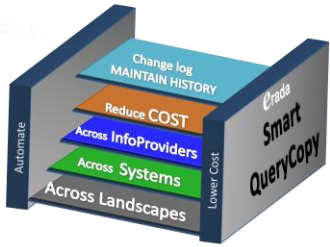

AUTOMATE

Eliminate Errors

Increase Quality

Do it Faster

LOWER COSTS

TECHNICAL SUPPORT

- 24 x 7 Technical support
- 2 days product transfer training
- Installed on local PC/Laptop

ZERO DOWNTIME

- No Downtime requirements
- Can be connected to Production
- Provides copying instantly

TURNKEY SOLUTIONS

- SAAS – Software as a Solution
- Cross System copying
- Cross InfoProvider copying
- Cross platform Copying
- Copying audit and QA